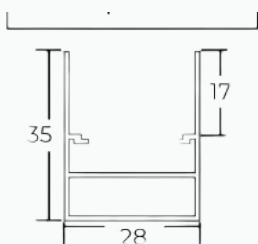

Top track

Bottom Track

Receiver Channel

Handle

doolans
group

Wholesale Specialists

NEWCASTLE HEAD OFFICE

1/38 Kalaroo Road,
Redhead, NSW 2290