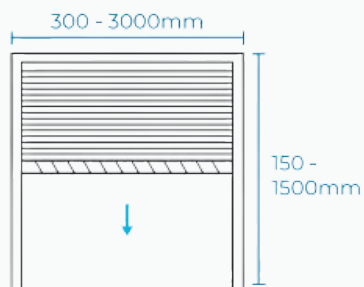

Defendoor pleated are available in four configurations single side, double sliding centre closing, 3 slide frame vertical closing, and 3 slide frame horizontal closing.

Single Slide

3 Slide Frame Vertical Closing

3 Slide Frame horizontal closing

Double Sliding Centre closing

Defendoor PLEATED

Standard Pleated Retractable Screens

Product Details

The design facilitates simple installation and maintenance, eliminating the need to remove screws or frames when changing the mesh. Available in 2 x tracking options: