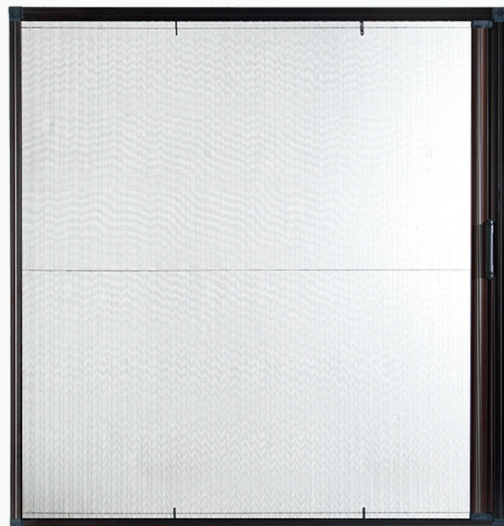

- Standard
- Barrier Free (no bottom track) Ideal for wheel chairs and elevating trip hazards

Frame Colour Options

Black

White

Monument

Clear Anodised

*Customer colours available

Mesh Colour Options

Black

Materials

Mesh: (PE + PP) Midge Proof,
3 years Warranty

Frame: Powder coated aluminium
(5 years warranty)

Defendoor PLEATED

Standard Pleated Retractable Screens

Technical Specifications

Defendoor's pleated retractable screens are designed with high-quality materials to ensure durability and functionality. The tracking, receiver channel and handle are manufactured to ensure they retract smoothly