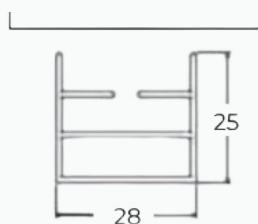

Top track

Bottom Track

Receiver Channel

Handle

doolans
group

Wholesale Specialists

NEWCASTLE HEAD OFFICE

1/38 Kalaroo Road,
Redhead, NSW 2290