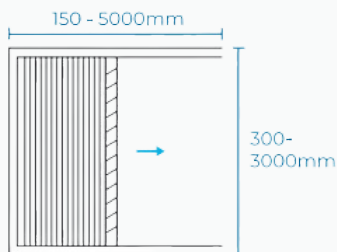

Defendoor pleated are available in four configurations single side, double sliding centre closing, 3 slide frame vertical closing, and 3 slide frame horizontal closing.

Single Slide

3 Slide Frame Vertical Closing

3 Slide Frame horizontal closing

Double Sliding Centre closing

Defendoor PLEATED

Standard Pleated Retractable Screens

Product Details

The design facilitates simple installation and maintenance, eliminating the need to remove screws or frames when changing the mesh. Available in 2 x tracking options: