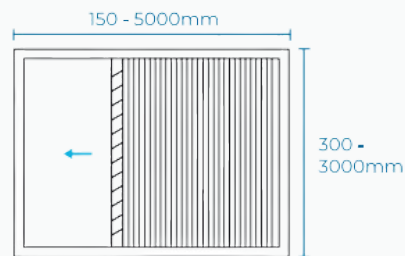

Defendoor pleated are available in four configurations single side, double sliding centre closing, 3 slide frame vertical closing, and 3 slide frame horizontal closing.

Single Slide

3 Slide Frame Vertical Closing