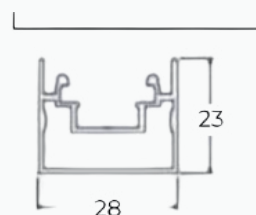

Top track

Bottom Track

Receiver Channel

Handle

doolans
group

Wholesale Specialists

NEWCASTLE HEAD OFFICE

1/38 Kalaroo Road,
Redhead, NSW 2290