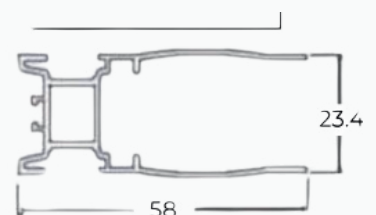

Top track

Bottom Track

Receiver Channel

Handle

doolans
group

Wholesale Specialists

NEWCASTLE HEAD OFFICE

1/38 Kalaroo Road,
Redhead, NSW 2290