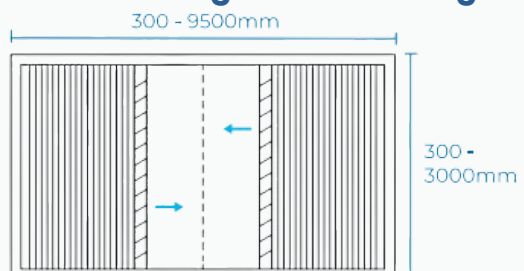

Defendoor pleated are available in four configurations single side, double sliding centre closing, 3 slide frame vertical closing, and 3 slide frame horizontal closing.

Single Slide

3 Slide Frame Vertical Closing

3 Slide Frame horizontal closing

Double Sliding Centre closing

Defendoor PLEATED

Standard Pleated Retractable Screens

Product Details

The design facilitates simple installation and maintenance, eliminating the need to remove screws or frames when changing the mesh. Available in 2 x tracking options: